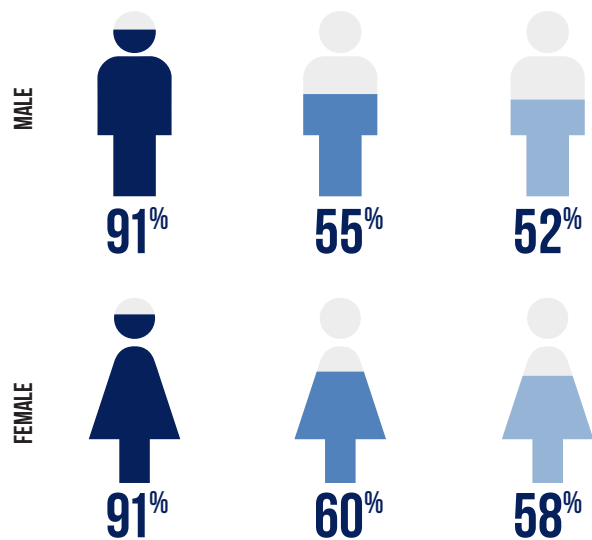

BY GENDER

TOTAL SUCCESS RATE

91% PTK Members

58% CC GPA 3.5+

55% All CC Students