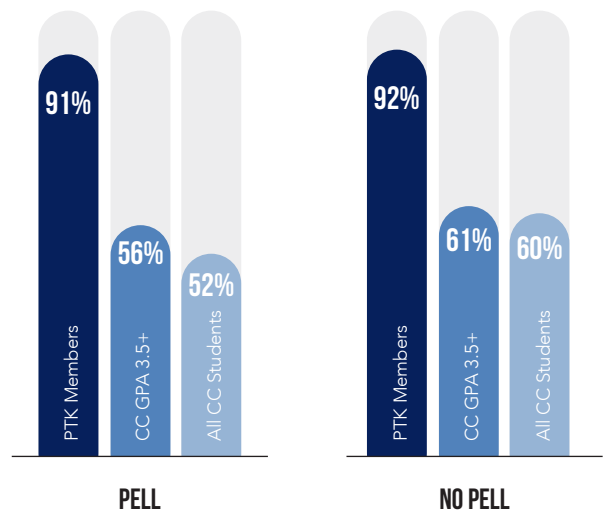

EQUITY PROFILE

PHI THETA KAPPA MEMBER COMPLETION AND TRANSFER

BY ETHNICITY

* Sample sizes were not adequate to interpret at the +5% error rate.

The **Success Rate** for all three groups represents the percent of students completing a degree added to the percent of students still enrolled at the end of six years.

- Students who are members of Phi Theta Kappa Honor Society.
- Students with a GPA of 3.5 or higher in their first year at a community college.
- Students who begin their education at a community college.

PELL

BY GENDER

TOTAL SUCCESS RATE

91% PTK Members

58% CC GPA 3.5+

55% All CC Students