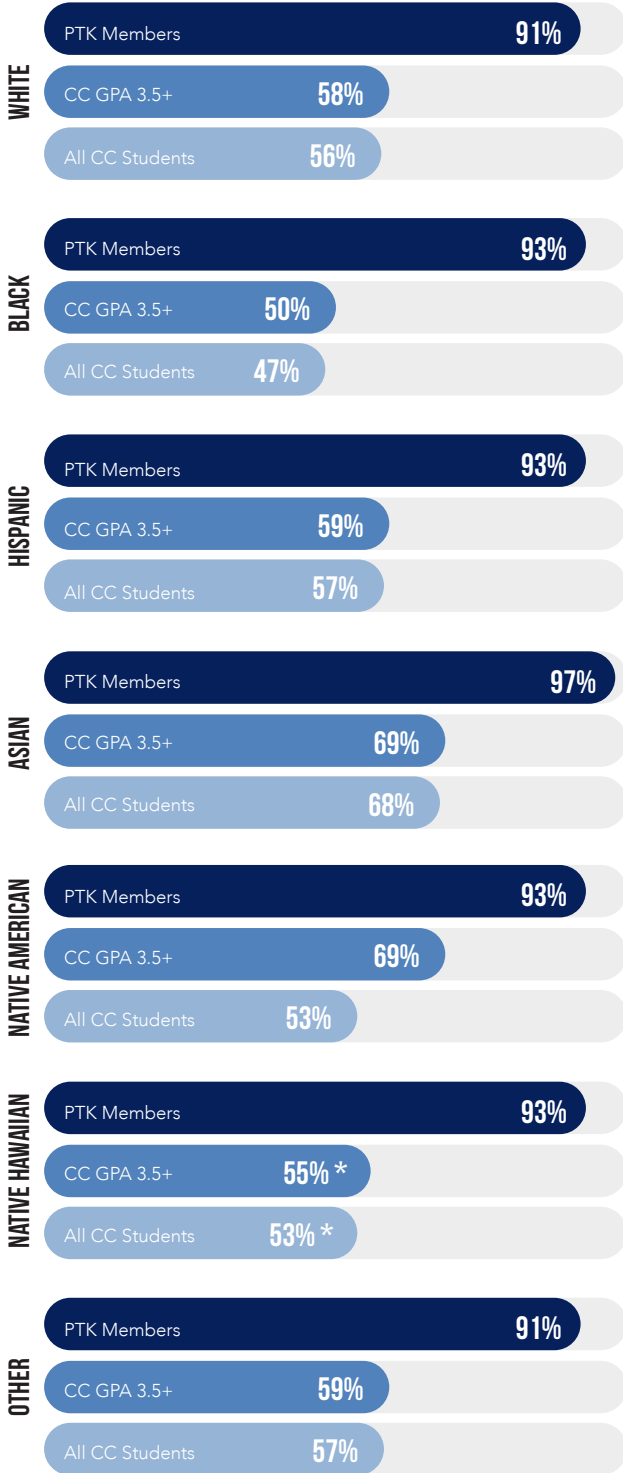

EQUITY PROFILE

PHI THETA KAPPA MEMBER COMPLETION AND TRANSFER

BY ETHNICITY

* Sample sizes were not adequate to interpret at the +5% error rate.

The **Success Rate** for all three groups represents the percent of students completing a degree added to the percent of students still enrolled at the end of six years.

- Students who are members of Phi Theta Kappa Honor Society.
- Students with a GPA of 3.5 or higher in their first year at a community college.
- Students who begin their education at a community college.

PELL

BY GENDER

TOTAL SUCCESS RATE

91% PTK Members

58% CC GPA 3.5+

55% All CC Students